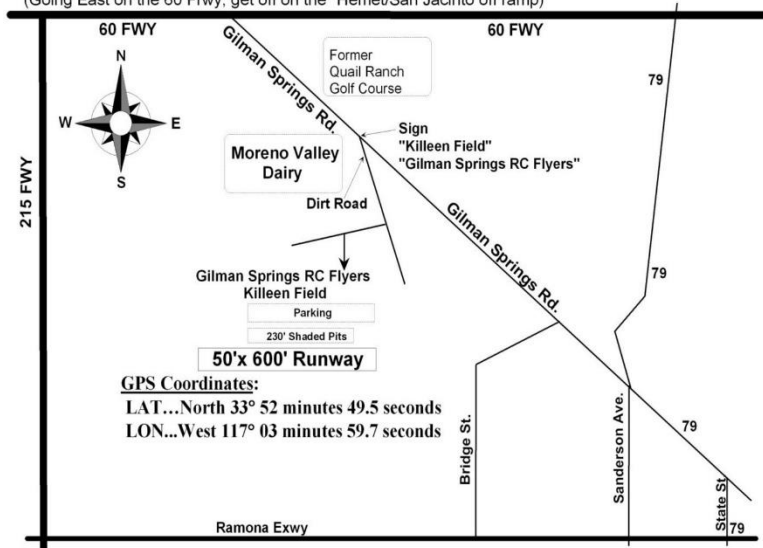

MODEL MUST BE FLOWN TO BE ELIGIBLE FOR AN AWARD.

FOOD CONCESSION:

Enjoy flying your
WWI & Golden Age Model(s)
at this Fly-in.

Enjoy our

- Paved Runway
- Shaded Pits
- Electrical outlets in the Pit area for battery Charging
- Onsite Restroom

(Going East on the 60 Fwy, get off on the "Hemet/San Jacinto off ramp")

Open to All* *Spectators Welcome* *RVs Welcome

For information, contact Mike Stone at (951) 385-3714