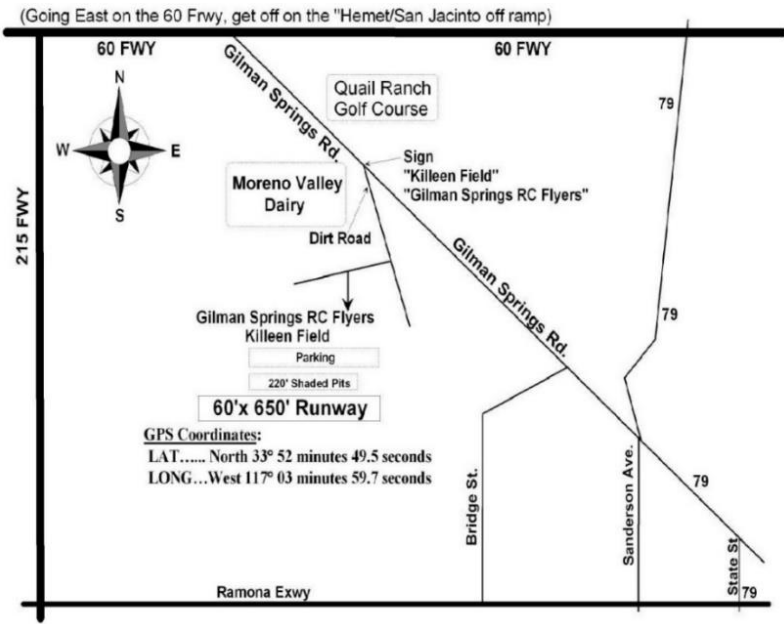

Night Fly over Gilman Springs

WHERE: Killeen Field, Gilman Springs Rd., Moreno Valley

WHEN: Saturday, July 7, 2018 – 6pm to 11pm

FEE: None. Must show current AMA Card

ACTIVITIES: Open Flying (any model)..... 6pm – Dusk
 Open Night Flying..... Dusk – 11pm
 Door Prize Drawing at 9PM

DOOR PRIZES: Each Adult attendee (Flyers and Spectators) will get one Door Prize Ticket.

Enjoy flying your
 Night Flyer(s) at
 this Fly-in

- Enjoy our
- Paved Runway
 - Shaded Pits
 - Electrical outlets in the Pit area for battery Charging